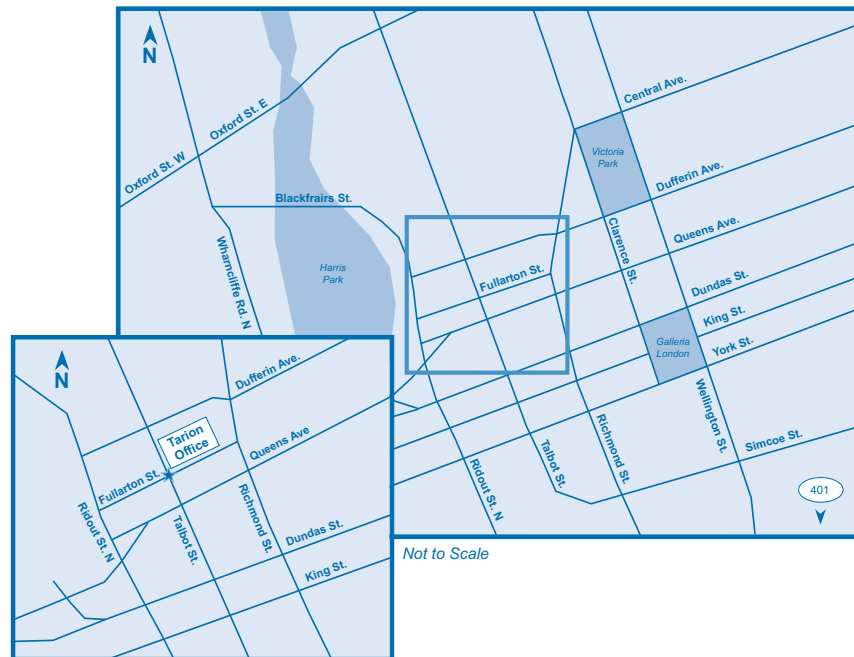

Tarion London Office

140 Fullarton Street, Ground Floor, London

Driving Directions:

- From 401 take Wellington Street driving north. Continue on Wellington Street (approximately 8 km) until turning left on Queen's Avenue.
- After three traffic lights, turn right on Talbot Street.
- One block further is Fullarton Street. The Tarion office is located on the corner of Talbot and Fullarton.
- Street parking is free but limited. There are two metered parking lots across the street as well as a parking garage attached to the building. The entrance to the parking garage is located on Dufferin Avenue.