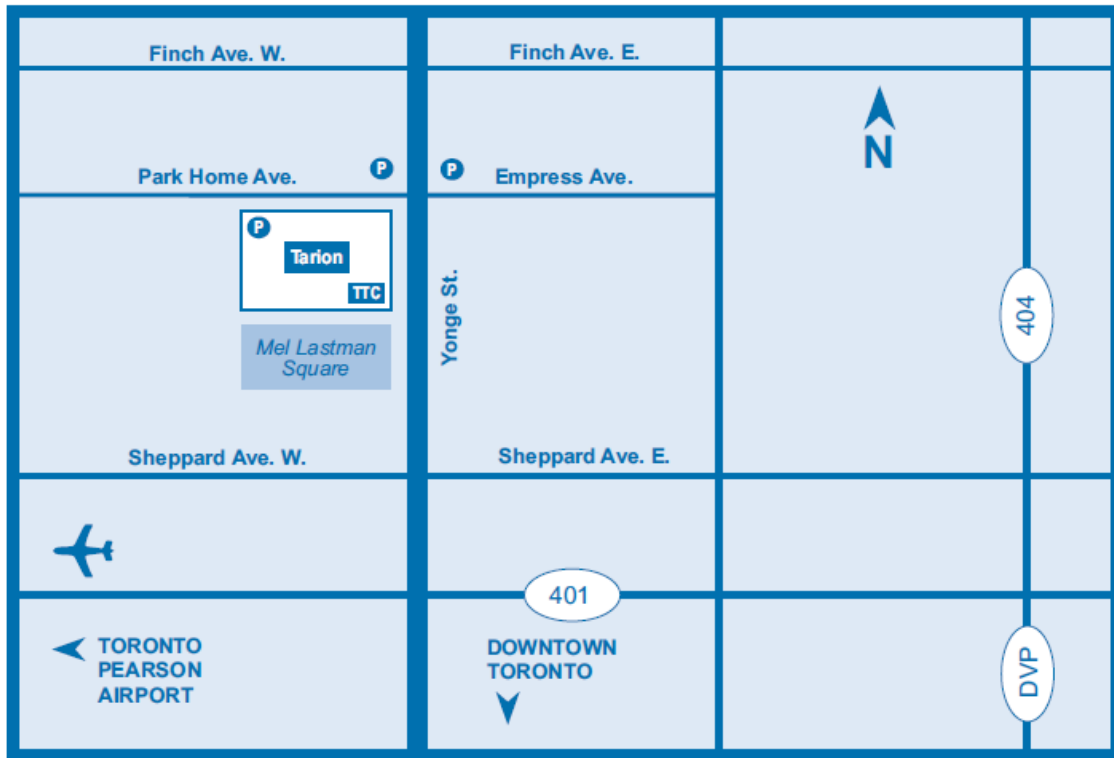

Tarion Toronto Office

5160 Yonge Street, 12th Floor, Toronto, Ontario, M2N 6L9

Not to Scale

By TTC:

- Take Yonge subway line to North York Centre station.
- At 5160 Yonge Street, take elevators to 12th floor.

By Car:

- Take 401 to the Yonge Street Exit
- Go North on Yonge Street to Empress Avenue/Park Home Avenue (past Sheppard Avenue before Finch Avenue)
- The office is located in the North York Centre at 5160 Yonge Street, 12th floor.
- Underground parking and street level parking is available nearby